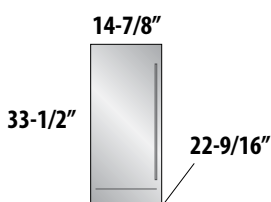

15" SIGNATURE SERIES

S - Stainless Steel Solid Door
W - Fully Integrated Solid Door *