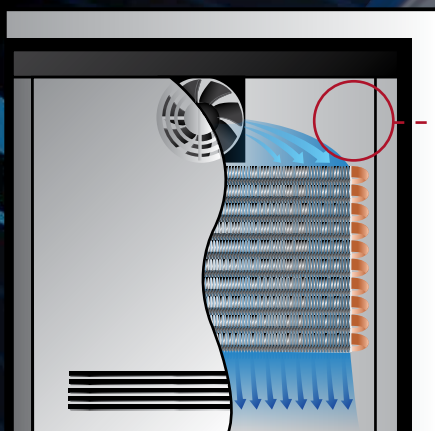

THE MOST INNOVATIVE REFRIGERATION SYSTEM IN THE INDUSTRY

Perlick has refrigeration down to a science. With a century's worth of experience in designing, engineering, and manufacturing bar and beverage refrigeration for the commercial market, we've mastered the art of building cutting edge refrigeration systems that balance power and precision. **All Perlick models boast RAPIDcool forced-air refrigeration, providing the industry's fastest product temperature pulldown and unmatched temperature consistency.** Read on to learn how Perlick compares to competitor refrigeration systems.

PERLICK RAPIDCOOL FORCED-AIR REFRIGERATION

7x

AIR IS BLOWN WITH A POWERFUL FAN THROUGH THOUSANDS OF ALUMINUM FINS, PROVIDING SUPERIOR COOLING WITH 7X THE COOLING SURFACE COMPARED TO COLD PLATE MODELS