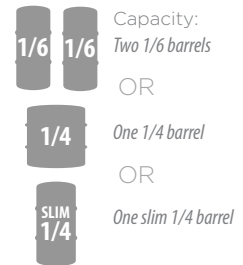

AVAILABLE MODELS

For **product specs and quick reference**, see page 27
For **complete model number listing**, see pages 28-35

**OUTDOOR
MODELS AVAILABLE**

15" SIGNATURE SERIES

24" SIGNATURE SERIES (Single Faucet Models)

24" SIGNATURE SERIES (Two Faucet Models)

24" C-SERIES (Single and Two Faucet Models)