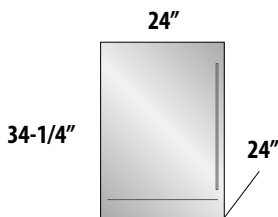

24" SIGNATURE SERIES (Single Zone Models)

-1 Stainless Steel Solid Door
-2 Fully Integrated Solid Door *