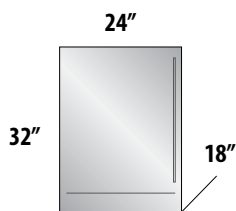

24" SIGNATURE SERIES (Dual Zone Models)

-1 Stainless Steel Solid Door
-2 Fully Integrated Solid Door *

-3 Stainless Steel Glass Door
-4 Fully Integrated Glass Door *

SIGNATURE SERIES SOTTILE

-1 Stainless Steel Solid Door
-2 Fully Integrated Solid Door *