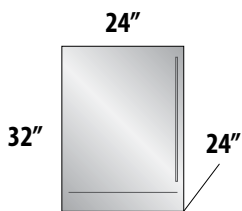

24" ADA-COMPLIANT SERIES

-1 Stainless Steel Solid Door
-2 Fully Integrated Solid Door *