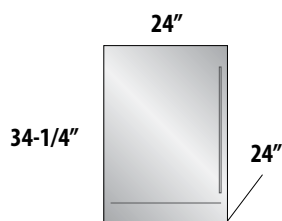

24" C-SERIES

-1 Stainless Steel Solid Door
-2 Fully Integrated Solid Door *