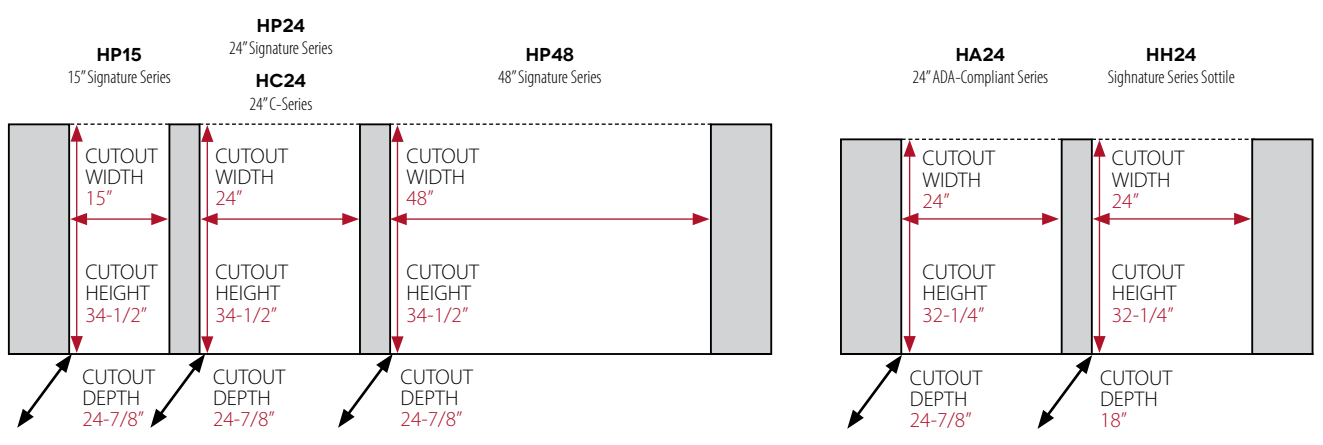

FREEZERS

Model & Series	Overall Dimensions (W x D x H)	Shelving (door models only)	Capacity	Temperature Range	Door Styles Available	Outdoor Model
24" Signature Series HP24FS-3	23-7/8" x 24" x 34-1/4"	2 full-extension pullout shelves	5.3 cu. ft.	-10° - 10°F	1 | 2 | 5 | 6	HP24FO-3
24" Signature Series (Freezer/Refrigerator Drawers) HP24ZS-3	23-7/8" x 24" x 34-1/4"	N/A	5.0 cu. ft.	Lower (-10° - 10°F) / Upper (30° - 42°F)	5 | 6	HP24ZO-3
24" ADA-Compliant Series HA24FB-3	23-7/8" x 24" x 32"	2 full-extension pullout shelves	4.8 cu. ft.	-10° - 10°F	1 | 2 | 5 | 6	N/A

CLEAR ICE MAKERS

Model & Series	Overall Dimensions (W x D x H)	Ice Production (per 24 hours)	Storage Capacity	Door Styles Available	Outdoor Model
15" Signature Series H50IMS	14-7/8" x 22-5/8" x 33-1/2"	Up to 55 lbs	22 lbs	1 | 2 | N/A	Same
15" ADA-Compliant Series H50IMS-AD	14-7/8" x 22-5/8" x 31-1/2"	Up to 55 lbs	22 lbs	1 | 2 | N/A	Same

ROUGH OPENING DIMENSIONS

* HH24 models have a recessed plug for a true 18" depth