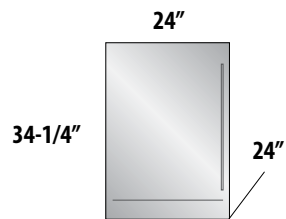

24" C-Series Beverage Center

SIGNATURE SERIES SOTTILE

-1 Stainless Steel Solid Door
-2 Fully Integrated Solid Door *

-3 Stainless Steel Glass Door
-4 Fully Integrated Glass Door *

24" C-SERIES

-1 Stainless Steel Solid Door
-2 Fully Integrated Solid Door *