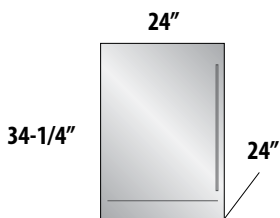

 **OUTDOOR MODELS AVAILABLE**

24" SIGNATURE SERIES (Single Zone Models)

-1 Stainless Steel Solid Door
 -2 Fully Integrated Solid Door *

-5 Stainless Steel Drawers
 -6 Fully Integrated Drawers *

24" SIGNATURE SERIES (Dual-Zone Models)