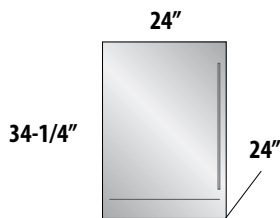

 **OUTDOOR MODELS AVAILABLE**

24" SIGNATURE SERIES (Single Zone Models)

-1 Stainless Steel Solid Door
 -2 Fully Integrated Solid Door *

-5 Stainless Steel Drawers
 -6 Fully Integrated Drawers *

24" SIGNATURE SERIES (Dual-Zone Models)