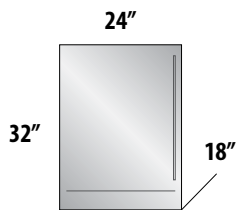

24" C-Series Beverage Center

SIGNATURE SERIES SOTTILE

-1 Stainless Steel Solid Door
-2 Fully Integrated Solid Door *

-3 Stainless Steel Glass Door
-4 Fully Integrated Glass Door *

24" C-SERIES

-1 Stainless Steel Solid Door
-2 Fully Integrated Solid Door *