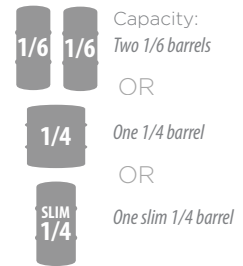

AVAILABLE MODELS

For **product specs and quick reference**, see page 27
For **complete model number listing**, see pages 28-35

**OUTDOOR
MODELS AVAILABLE**

15" SIGNATURE SERIES

24" SIGNATURE SERIES (Single Faucet Models)

24" SIGNATURE SERIES (Two Faucet Models)

24" C-SERIES (Single and Two Faucet Models)