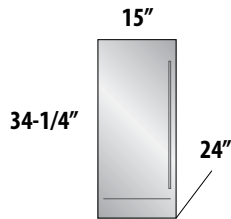

AVAILABLE MODELS

For **product specs and quick reference**, see page 26
 For **complete model number listing**, see pages 28-35

 **OUTDOOR
 MODELS AVAILABLE**

15" SIGNATURE SERIES

-1 Stainless Steel Solid Door
 -2 Fully Integrated Solid Door *