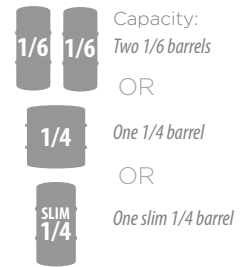

-1 Stainless Steel Solid Door
 -2 Fully Integrated Solid Door *

24" SIGNATURE SERIES (Single Faucet Models)

-1 Stainless Steel Solid Door
 -2 Fully Integrated Solid Door *

-1 Stainless Steel Solid Door
 -2 Fully Integrated Solid Door *