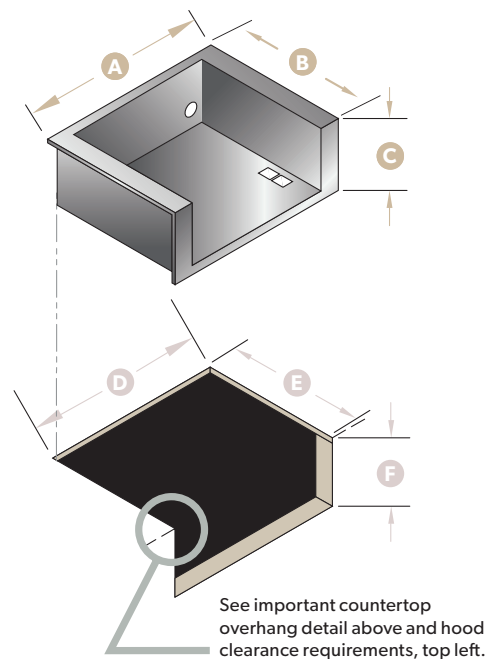

CUTOUT DIMENSIONS

Allow minimum of 3" clearance from the grill's rear edge (3.75" from cutout) to the backsplash to allow hood to fully open.

Rotisserie Motor can be installed either on the right hand side or left hand side.

COUNTERTOP OVERHANG
 Note: Required to ensure a flush fit of all grills and cooking accessories (excluding the drop-in single side burner).
 *Add 3.75" to allow for hood opening

DHAD-C
 Note: See table below for 26"-42" double access door dimensions.

INSULATING JACKETS

- Stainless steel construction
- Polished stainless steel trim
- For installation in combustible construction

MODEL NUMBER	OVERALL DIMENSIONS			CUTOUT DIMENSIONS		
	A WIDTH	B DEPTH	C HEIGHT	D WIDTH	E DEPTH	F HEIGHT
DHIJ22	25-7/8"	23-1/2"	13"	24"	22-1/2"	12-1/2"
DHIJ26	30-7/8"	22-1/4"	11"	29"	21-1/2"	10-1/2"
DHIJ32	36-7/8"	22-1/4"	11"	35"	21-1/2"	10-1/2"
DHIJ38	42-7/8"	22-1/4"	11"	41"	21-1/2"	10-1/2"

*DHAD-C – DOUBLE ACCESS DOORS

MODEL NUMBER	OVERALL DIMENSIONS		CUTOUT DIMENSIONS	
	C WIDTH	D HEIGHT	E WIDTH	F HEIGHT
DHAD26-C	26	20 3/4	24 1/4	19
DHAD30-C	30	20 3/4	28 1/4	19
DHAD32-C	32	20 3/4	30 1/4	19
DHAD36-C	36	20 3/4	34 1/4	19
DHAD38-C	38	20 3/4	36 1/4	19
DHAD42-C	42	20 3/4	40 1/4	19