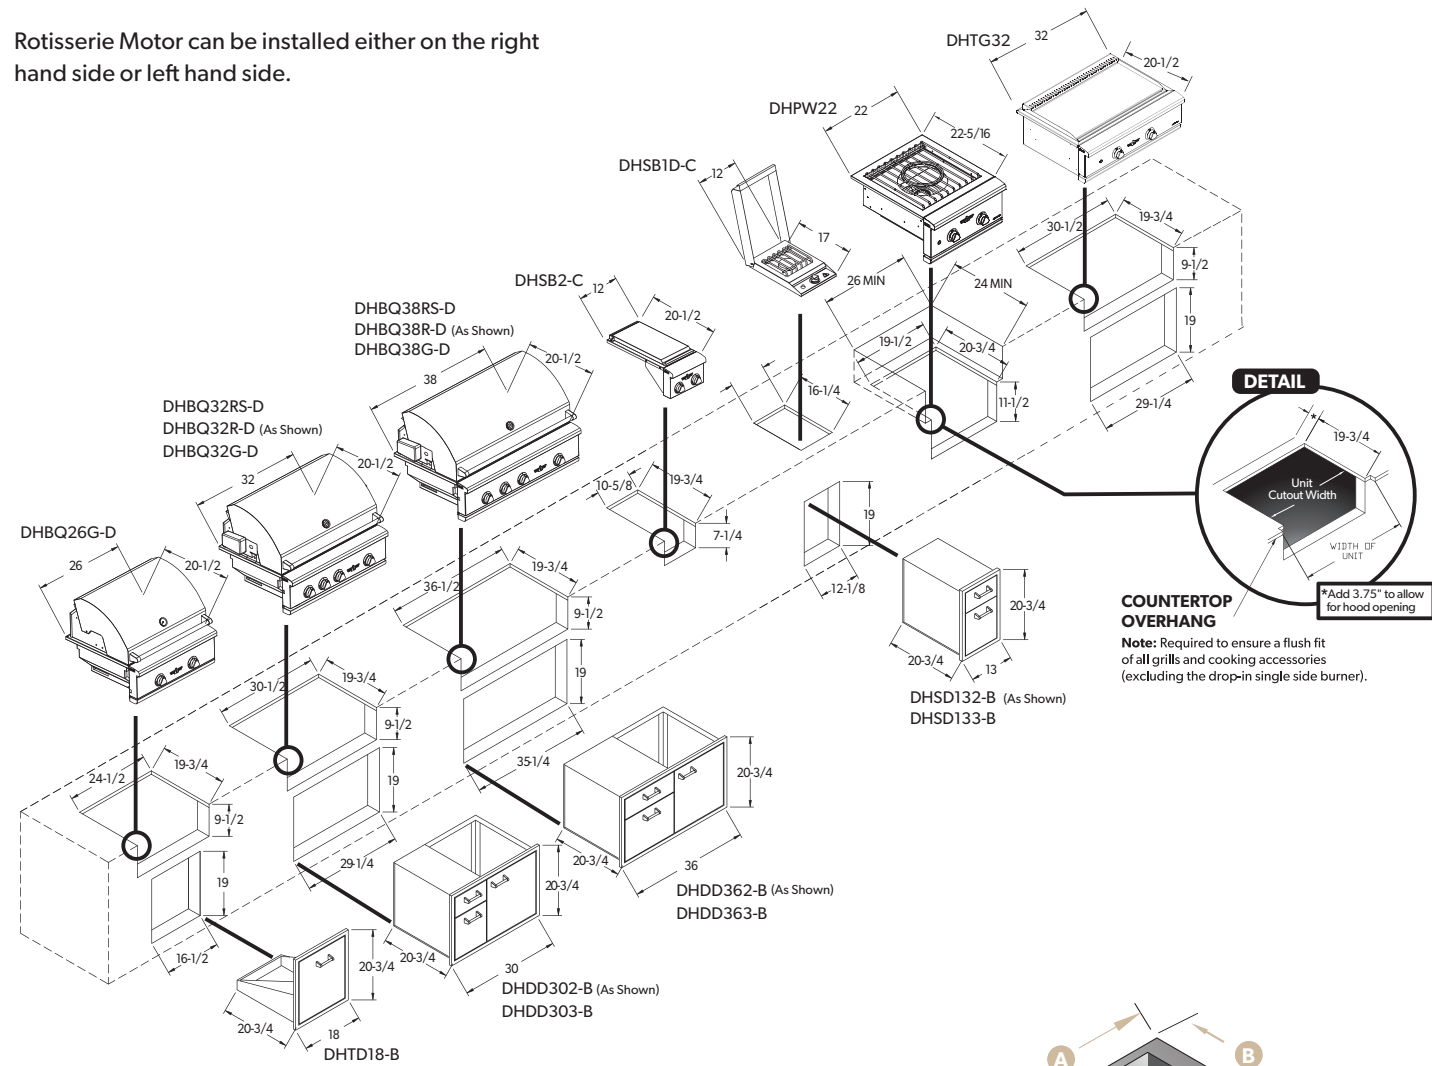

PART NO.	DHAD22	DHAD16/18/24	DHAD26/30/32/36/38/42	DHSD132
Model Name	Dometic Delta Heat DHAD22	Dometic Delta Heat DHAD16/18/24	Dometic Delta Heat DHAD26/30/32/36/38/42	Dometic Delta Heat DHSD132
Product Description	Horizontal single Access Door	Single Access Door	Double Access Door	13 inch double access drawers
Product Dimensions				
Width (inch)	22	16 / 18 / 24	26 / 30 / 32 / 36 / 38 / 42	13
Height (inch)	16.25	22.25 / 20.75 / 20.75	20.75	20.75
Depth (inch)	n/a	n/a	n/a	20.75
Cutout Dimensions				
Width (inch)	20.25	14.25 / 16.25 / 22.25	24.25 / 28.25 / 30.25 / 34.25 / 36.25 / 40.25	12.125
Height (inch)	14.25	22.25 / 19 / 19	19	19
Material	304 Stainless Steel			

PART NO.	DHSD133	DHDD302/362	DHDD303/363	DHTD18
Model Name	Dometic Delta Heat DHSD133	Dometic Delta Heat DHDD302/362	Dometic Delta Heat DHDD303/363	Dometic Delta Heat DHTD18
Product Description	13 inch triple access drawers	Access door with two drawer combo	Access door with three drawer combo	18 inch trash/tank drawer
Product Dimensions				
Width (inch)	13	30 / 36	30 / 36	18
Height (inch)	20.75	20.75	20.75	20.75
Depth (inch)	20.75	20.75	20.75	20.75
Cutout Dimensions				
Width (inch)	12.125	29.25 / 35.25	29.25 / 35.25	16.50
Height (inch)	19	19	19	19
Material	304 Stainless Steel			

CUTOUT DIMENSIONS

Allow minimum of 3" clearance from the grill's rear edge (3.75" from cutout) to the backsplash to allow hood to fully open.

Rotisserie Motor can be installed either on the right hand side or left hand side.

*DHAD-C – DOUBLE ACCESS DOORS

MODEL NUMBER	OVERALL DIMENSIONS		CUTOUT DIMENSIONS	
	C WIDTH	D HEIGHT	E WIDTH	F HEIGHT
DHAD26-C	26	20 3/4	24 1/4	19
DHAD30-C	30	20 3/4	28 1/4	19
DHAD32-C	32	20 3/4	30 1/4	19
DHAD36-C	36	20 3/4	34 1/4	19
DHAD38-C	38	20 3/4	36 1/4	19
DHAD42-C	42	20 3/4	40 1/4	19