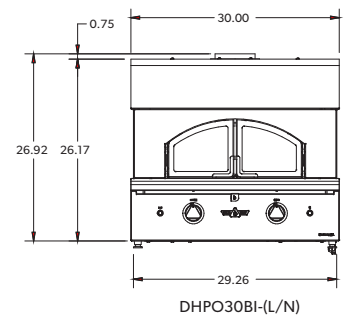

PART NO.	DHSD133	DHDD302/362	DHDD303/363	DHTD18
Model Name	Dometic Delta Heat DHSD133	Dometic Delta Heat DHDD302/362	Dometic Delta Heat DHDD303/363	Dometic Delta Heat DHTD18
Product Description	13 inch triple access drawers	Access door with two drawer combo	Access door with three drawer combo	18 inch trash/tank drawer
Product Dimensions				
Width (inch)	13	30 / 36	30 / 36	18
Height (inch)	20.75	20.75	20.75	20.75
Depth (inch)	20.75	20.75	20.75	20.75
Cutout Dimensions				
Width (inch)	12.125	29.25 / 35.25	29.25 / 35.25	16.50
Height (inch)	19	19	19	19
Material	304 Stainless Steel			

PART NO.	DHTD18T	DHTD182T	DHTC	DHPT15
Model Name	Dometic Delta Heat DHTD18T	Dometic Delta Heat DHTD182T	Dometic Delta Heat DHTC	Dometic Delta Heat DHPT15
Product Description	18 inch tall trash drawer with trash can	18 inch tall double trash drawer with trash cans	Accessory trash chute	15 inch paper towel holder
Product Dimensions				
Width (inch)	18	18	9.6	15.50
Height (inch)	26	26	n/a	10.50
Depth (inch)	21.50	24.50	7.5	7.75
Cutout Dimensions				
Width (inch)	16.50	16.50	8.5	13.75
Height (inch)	24.25	24.25	6.5	8.75
Material	304 Stainless Steel			

INSULATING JACKETS

- Stainless steel construction
- Polished stainless steel trim
- For installation in combustible construction

MODEL NUMBER	OVERALL DIMENSIONS			CUTOUT DIMENSIONS		
	A WIDTH	B DEPTH	C HEIGHT	D WIDTH	E DEPTH	F HEIGHT
DHIJ22	25-7/8"	23-1/2"	13"	24"	22-1/2"	12-1/2"
DHIJ26	30-7/8"	22-1/4"	11"	29"	21-1/2"	10-1/2"
DHIJ32	36-7/8"	22-1/4"	11"	35"	21-1/2"	10-1/2"
DHIJ38	42-7/8"	22-1/4"	11"	41"	21-1/2"	10-1/2"

*DHAD-C – DOUBLE ACCESS DOORS

MODEL NUMBER	OVERALL DIMENSIONS		CUTOUT DIMENSIONS	
	C WIDTH	D HEIGHT	E WIDTH	F HEIGHT
DHAD26-C	26	20 3/4	24 1/4	19
DHAD30-C	30	20 3/4	28 1/4	19
DHAD32-C	32	20 3/4	30 1/4	19
DHAD36-C	36	20 3/4	34 1/4	19
DHAD38-C	38	20 3/4	36 1/4	19
DHAD42-C	42	20 3/4	40 1/4	19