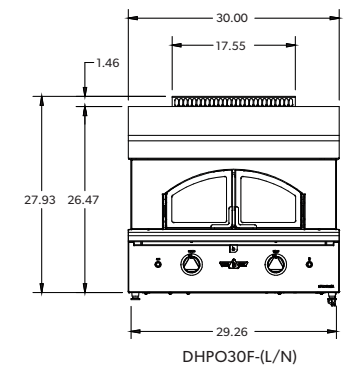

PART NO.	DHSD133	DHDD302/362	DHDD303/363	DHTD18
Model Name	Dometic Delta Heat DHSD133	Dometic Delta Heat DHDD302/362	Dometic Delta Heat DHDD303/363	Dometic Delta Heat DHTD18
Product Description	13 inch triple access drawers	Access door with two drawer combo	Access door with three drawer combo	18 inch trash/tank drawer
Product Dimensions				
Width (inch)	13	30 / 36	30 / 36	18
Height (inch)	20.75	20.75	20.75	20.75
Depth (inch)	20.75	20.75	20.75	20.75
Cutout Dimensions				
Width (inch)	12.125	29.25 / 35.25	29.25 / 35.25	16.50
Height (inch)	19	19	19	19
Material	304 Stainless Steel			

PART NO.	DHTD18T	DHTD182T	DHTC	DHPT15
Model Name	Dometic Delta Heat DHTD18T	Dometic Delta Heat DHTD182T	Dometic Delta Heat DHTC	Dometic Delta Heat DHPT15
Product Description	18 inch tall trash drawer with trash can	18 inch tall double trash drawer with trash cans	Accessory trash chute	15 inch paper towel holder
Product Dimensions				
Width (inch)	18	18	9.6	15.50
Height (inch)	26	26	n/a	10.50
Depth (inch)	21.50	24.50	7.5	7.75
Cutout Dimensions				
Width (inch)	16.50	16.50	8.5	13.75
Height (inch)	24.25	24.25	6.5	8.75
Material	304 Stainless Steel			

INSULATING JACKETS

- Stainless steel construction
- Polished stainless steel trim
- For installation in combustible construction

MODEL NUMBER	OVERALL DIMENSIONS			CUTOUT DIMENSIONS		
	A WIDTH	B DEPTH	C HEIGHT	D WIDTH	E DEPTH	F HEIGHT
DHIJ22	25-7/8"	23-1/2"	13"	24"	22-1/2"	12-1/2"
DHIJ26	30-7/8"	22-1/4"	11"	29"	21-1/2"	10-1/2"
DHIJ32	36-7/8"	22-1/4"	11"	35"	21-1/2"	10-1/2"
DHIJ38	42-7/8"	22-1/4"	11"	41"	21-1/2"	10-1/2"

*DHAD-C – DOUBLE ACCESS DOORS

MODEL NUMBER	OVERALL DIMENSIONS		CUTOUT DIMENSIONS	
	C WIDTH	D HEIGHT	E WIDTH	F HEIGHT
DHAD26-C	26	20 3/4	24 1/4	19
DHAD30-C	30	20 3/4	28 1/4	19
DHAD32-C	32	20 3/4	30 1/4	19
DHAD36-C	36	20 3/4	34 1/4	19
DHAD38-C	38	20 3/4	36 1/4	19
DHAD42-C	42	20 3/4	40 1/4	19