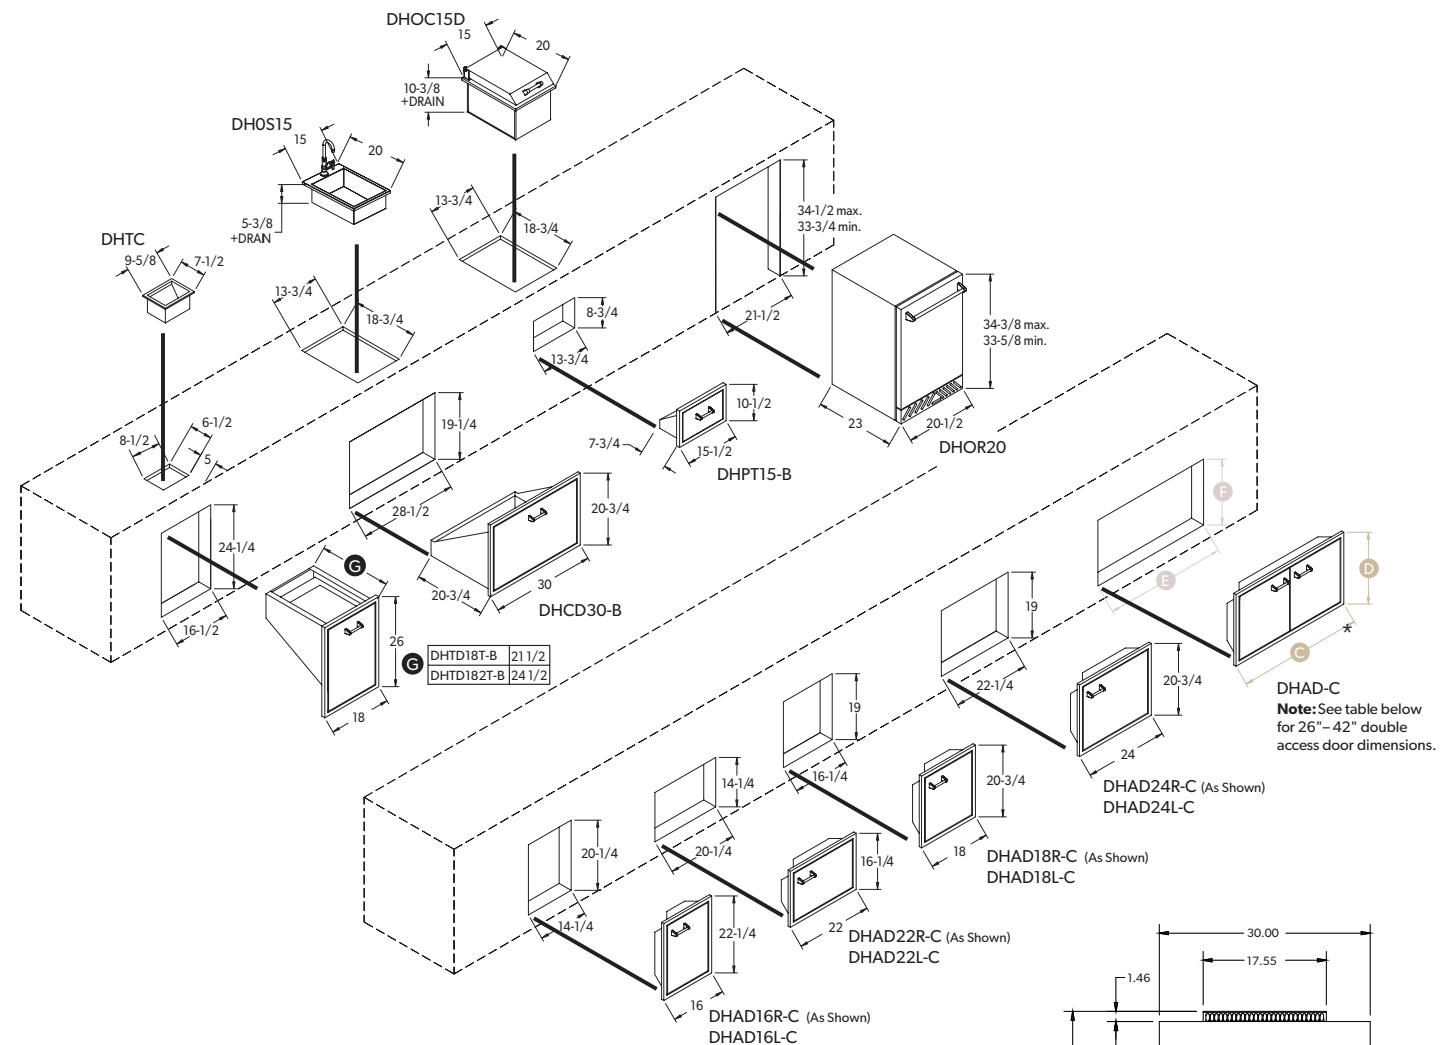

PART NO.	DHTD18T	DHTD182T	DHTC	DHPT15
Model Name	Dometic Delta Heat DHTD18T	Dometic Delta Heat DHTD182T	Dometic Delta Heat DHTC	Dometic Delta Heat DHPT15
Product Description	18 inch tall trash drawer with trash can	18 inch tall double trash drawer with trash cans	Accessory trash chute	15 inch paper towel holder
Product Dimensions				
Width (inch)	18	18	9.6	15.50
Height (inch)	26	26	n/a	10.50
Depth (inch)	21.50	24.50	7.5	7.75
Cutout Dimensions				
Width (inch)	16.50	16.50	8.5	13.75
Height (inch)	24.25	24.25	6.5	8.75
Material	304 Stainless Steel			

CUTOUT DIMENSIONS

Allow minimum of 3" clearance from the grill's rear edge (3.75" from cutout) to the backsplash to allow hood to fully open.

Rotisserie Motor can be installed either on the right hand side or left hand side.

COUNTERTOP OVERHANG
 Note: Required to ensure a flush fit of all grills and cooking accessories (excluding the drop-in single side burner).
 *Add 3.75" to allow for hood opening

DHAD-C
 Note: See table below for 26"-42" double access door dimensions.

*DHAD-C – DOUBLE ACCESS DOORS

MODEL NUMBER	OVERALL DIMENSIONS		CUTOUT DIMENSIONS	
	C WIDTH	D HEIGHT	E WIDTH	F HEIGHT
DHAD26-C	26	20 3/4	24 1/4	19
DHAD30-C	30	20 3/4	28 1/4	19
DHAD32-C	32	20 3/4	30 1/4	19
DHAD36-C	36	20 3/4	34 1/4	19
DHAD38-C	38	20 3/4	36 1/4	19
DHAD42-C	42	20 3/4	40 1/4	19